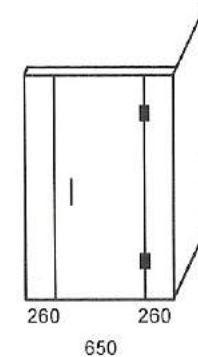

2-SIDED CORNER SHOWERS
 1200 x 900mm 1200 x 1000mm 1500 x 900mm

BASE DETAILS

Nominal Sizes Listed
 Tile-ready

NOTE: Flush-Entry bases available by Special Order

EASY-CLEAN TRAP
 50mm outlet Height adjustable for tile

GLASS DETAILS

GLASS: Clear Float / Toughened
 THICKNESS: 10mm
 HEIGHT: 1950mm
 DOOR WIDTHS: 600 / 650mm

HARDWARE DETAILS

HINGES: Chromed-Brass
 HANDLE: 'D' Polished Stainless-Steel

BASE OPTION

BASE SIZE / GLASS ENCLOSURE OPTIONS

CORNER SHOWER

SHOWER SIZE 1220 x 920
 CODE NO. 129C

SHOWER SIZE 1220 x 1020
 CODE NO. 121C

SHOWER SIZE 1540 x 940
 CODE NO. 159CL

LEFT-HAND

CORNER SHOWER

SHOWER SIZE 1220 x 920
 CODE NO. 129CR

SHOWER SIZE 1220 x 1020
 CODE NO. 121CR

SHOWER SIZE 1520 x 920
 CODE NO. 159CR

RIGHT-HAND

Reliance Showers Ltd.
 P: 09 273 4542
 M: 021 156 9429
 E: support@relianceshowers.co.nz
 W: www.relianceshowers.co.nz