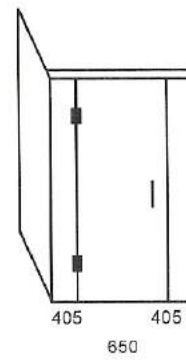

2-SIDED CORNER SHOWERS
 1200 x 900mm 1200 x 1000mm 1500 x 900mm

BASE DETAILS

Nominal Sizes Listed
 Tile-ready

NOTE: Flush-Entry bases available by Special Order

EASY-CLEAN TRAP
 50mm outlet Height adjustable for tile

GLASS DETAILS

GLASS: Clear Float / Toughened
 THICKNESS: 10mm
 HEIGHT: 1950mm
 DOOR WIDTHS: 600 / 650mm

HARDWARE DETAILS

HINGES: Chromed-Brass
 HANDLE: 'D' Polished Stainless-Steel

BASE OPTION

BASE SIZE / GLASS ENCLOSURE OPTIONS

CORNER SHOWER

SHOWER SIZE 1220 x 920
 CODE NO. 129C

SHOWER SIZE 1220 x 1020
 CODE NO. 121C

SHOWER SIZE 1540 x 940
 CODE NO. 159CL

LEFT-HAND

CORNER SHOWER

SHOWER SIZE 1220 x 920
 CODE NO. 129CR

SHOWER SIZE 1220 x 1020
 CODE NO. 121CR

SHOWER SIZE 1520 x 920
 CODE NO. 159CR

RIGHT-HAND

Reliance Showers Ltd.
 P: 09 273 4542
 M: 021 156 9429
 E: support@relianceshowers.co.nz
 W: www.relianceshowers.co.nz