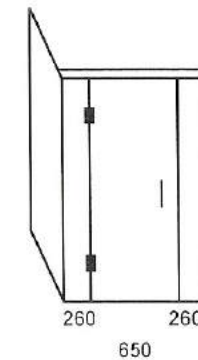

2-SIDED CORNER SHOWERS
 1200 x 900mm 1200 x 1000mm 1500 x 900mm

BASE DETAILS

Nominal Sizes Listed
 Tile-ready

NOTE: Flush-Entry bases available by Special Order

EASY-CLEAN TRAP
 50mm outlet Height adjustable for tile

GLASS DETAILS

GLASS: Clear Float / Toughened
 THICKNESS: 10mm
 HEIGHT: 1950mm
 DOOR WIDTHS: 600 / 650mm

HARDWARE DETAILS

HINGES: Chromed-Brass
 HANDLE: 'D' Polished Stainless-Steel

BASE OPTION

BASE SIZE / GLASS ENCLOSURE OPTIONS

CORNER SHOWER

SHOWER SIZE 1220 x 920
 CODE NO. 129C

SHOWER SIZE 1220 x 1020
 CODE NO. 121C

SHOWER SIZE 1540 x 940
 CODE NO. 159CL

LEFT-HAND

CORNER SHOWER

SHOWER SIZE 1220 x 920
 CODE NO. 129CR

SHOWER SIZE 1220 x 1020
 CODE NO. 121CR

SHOWER SIZE 1520 x 920
 CODE NO. 159CR

RIGHT-HAND

Reliance Showers Ltd.
 P: 09 273 4542
 M: 021 156 9429
 E: support@relianceshowers.co.nz
 W: www.relianceshowers.co.nz