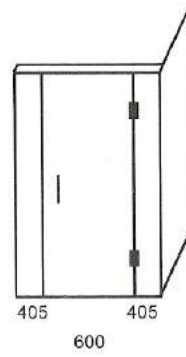

2-SIDED CORNER SHOWERS
 1200 x 900mm 1200 x 1000mm 1500 x 900mm

BASE DETAILS

Nominal Sizes Listed
 Tile-ready

NOTE: Flush-Entry bases available by Special Order

EASY-CLEAN TRAP
 50mm outlet Height adjustable for tile

GLASS DETAILS

GLASS: Clear Float / Toughened
 THICKNESS: 10mm
 HEIGHT: 1950mm
 DOOR WIDTHS: 600 / 650mm

HARDWARE DETAILS

HINGES: Chromed-Brass
 HANDLE: 'D' Polished Stainless-Steel

BASE OPTION

BASE SIZE / GLASS ENCLOSURE OPTIONS

CORNER SHOWER

SHOWER SIZE 1220 x 920
 CODE NO. 129C

SHOWER SIZE 1220 x 1020
 CODE NO. 121C

SHOWER SIZE 1540 x 940
 CODE NO. 159CL

LEFT-HAND

CORNER SHOWER

SHOWER SIZE 1220 x 920
 CODE NO. 129CR

SHOWER SIZE 1220 x 1020
 CODE NO. 121CR

SHOWER SIZE 1520 x 920
 CODE NO. 159CR

RIGHT-HAND

Reliance Showers Ltd.
 P: 09 273 4542
 M: 021 156 9429
 E: support@relianceshowers.co.nz
 W: www.relianceshowers.co.nz