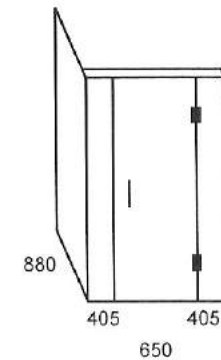

2-SIDED CORNER SHOWERS
 1200 x 900mm 1200 x 1000mm 1500 x 900mm

BASE DETAILS

Nominal Sizes Listed
 Tile-ready

NOTE: Flush-Entry bases available by Special Order

EASY-CLEAN TRAP
 50mm outlet Height adjustable for tile

GLASS DETAILS

GLASS: Clear Float / Toughened
 THICKNESS: 10mm
 HEIGHT: 1950mm
 DOOR WIDTHS: 600 / 650mm

HARDWARE DETAILS

HINGES: Chromed-Brass
 HANDLE: 'D' Polished Stainless-Steel

BASE OPTION

BASE SIZE / GLASS ENCLOSURE OPTIONS

CORNER SHOWER

SHOWER SIZE 1220 x 920
 CODE NO. 129C

SHOWER SIZE 1220 x 1020
 CODE NO. 121C

SHOWER SIZE 1540 x 940
 CODE NO. 159CL

LEFT-HAND

CORNER SHOWER

SHOWER SIZE 1220 x 920
 CODE NO. 129CR

SHOWER SIZE 1220 x 1020
 CODE NO. 121CR

SHOWER SIZE 1520 x 920
 CODE NO. 159CR

RIGHT-HAND

Reliance Showers Ltd.
 P: 09 273 4542
 M: 021 156 9429
 E: support@relianceshowers.co.nz
 W: www.relianceshowers.co.nz