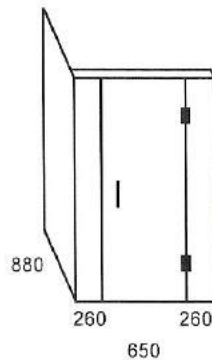

2-SIDED CORNER SHOWERS
 1200 x 900mm 1200 x 1000mm 1500 x 900mm

BASE DETAILS

Nominal Sizes Listed
 Tile-ready

NOTE: Flush-Entry bases available by Special Order

EASY-CLEAN TRAP
 50mm outlet Height adjustable for tile

GLASS DETAILS

GLASS: Clear Float / Toughened
 THICKNESS: 10mm
 HEIGHT: 1950mm
 DOOR WIDTHS: 600 / 650mm

HARDWARE DETAILS

HINGES: Chromed-Brass
 HANDLE: 'D' Polished Stainless-Steel

BASE OPTION

BASE SIZE / GLASS ENCLOSURE OPTIONS

CORNER SHOWER

SHOWER SIZE 1220 x 920
 CODE NO. 129C

SHOWER SIZE 1220 x 1020
 CODE NO. 121C

SHOWER SIZE 1540 x 940
 CODE NO. 159CL

LEFT-HAND

CORNER SHOWER

SHOWER SIZE 1220 x 920
 CODE NO. 129CR

SHOWER SIZE 1220 x 1020
 CODE NO. 121CR

SHOWER SIZE 1520 x 920
 CODE NO. 159CR

RIGHT-HAND

Reliance Showers Ltd.
 P: 09 273 4542
 M: 021 156 9429
 E: support@relianceshowers.co.nz
 W: www.relianceshowers.co.nz