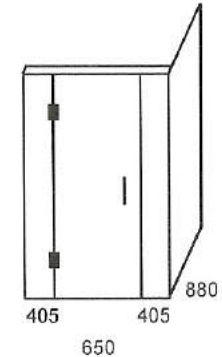

2-SIDED CORNER SHOWERS
 1200 x 900mm 1200 x 1000mm 1500 x 900mm

BASE DETAILS

Nominal Sizes Listed
 Tile-ready

NOTE: Flush-Entry bases available by Special Order

EASY-CLEAN TRAP
 50mm outlet Height adjustable for tile

GLASS DETAILS

GLASS: Clear Float / Toughened
 THICKNESS: 10mm
 HEIGHT: 1950mm
 DOOR WIDTHS: 600 / 650mm

HARDWARE DETAILS

HINGES: Chromed-Brass
 HANDLE: 'D' Polished Stainless-Steel

BASE OPTION

BASE SIZE / GLASS ENCLOSURE OPTIONS

CORNER SHOWER

SHOWER SIZE 1220 x 920
 CODE NO. 129C

SHOWER SIZE 1220 x 1020
 CODE NO. 121C

SHOWER SIZE 1540 x 940
 CODE NO. 159CL

LEFT-HAND

CORNER SHOWER

SHOWER SIZE 1220 x 920
 CODE NO. 129CR

SHOWER SIZE 1220 x 1020
 CODE NO. 121CR

SHOWER SIZE 1520 x 920
 CODE NO. 159CR

RIGHT-HAND

Reliance Showers Ltd.
 P: 09 273 4542
 M: 021 156 9429
 E: support@relianceshowers.co.nz
 W: www.relianceshowers.co.nz