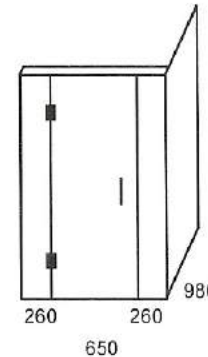

2-SIDED CORNER SHOWERS
 1200 x 900mm 1200 x 1000mm 1500 x 900mm

BASE DETAILS

Nominal Sizes Listed
 Tile-ready

NOTE: Flush-Entry bases available by Special Order

EASY-CLEAN TRAP
 50mm outlet Height adjustable for tile

GLASS DETAILS

GLASS: Clear Float / Toughened
 THICKNESS: 10mm
 HEIGHT: 1950mm
 DOOR WIDTHS: 600 / 650mm

HARDWARE DETAILS

HINGES: Chromed-Brass
 HANDLE: 'D' Polished Stainless-Steel

BASE OPTION

BASE SIZE / GLASS ENCLOSURE OPTIONS

CORNER SHOWER

SHOWER SIZE 1220 x 920
 CODE NO. 129C

SHOWER SIZE 1220 x 1020
 CODE NO. 121C

SHOWER SIZE 1540 x 940
 CODE NO. 159CL

LEFT-HAND

CORNER SHOWER

SHOWER SIZE 1220 x 920
 CODE NO. 129CR

SHOWER SIZE 1220 x 1020
 CODE NO. 121CR

SHOWER SIZE 1520 x 920
 CODE NO. 159CR

RIGHT-HAND

Reliance Showers Ltd.
 P: 09 273 4542
 M: 021 156 9429
 E: support@relianceshowers.co.nz
 W: www.relianceshowers.co.nz