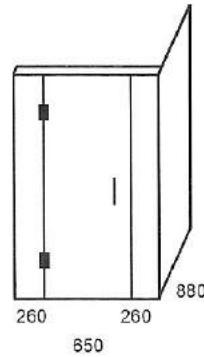

2-SIDED CORNER SHOWERS
 1200 x 900mm 1200 x 1000mm 1500 x 900mm

BASE DETAILS

Nominal Sizes Listed
 Tile-ready

NOTE: Flush-Entry bases available by Special Order

EASY-CLEAN TRAP
 50mm outlet Height adjustable for tile

GLASS DETAILS

GLASS: Clear Float / Toughened
 THICKNESS: 10mm
 HEIGHT: 1950mm
 DOOR WIDTHS: 600 / 650mm

HARDWARE DETAILS

HINGES: Chromed-Brass
 HANDLE: 'D' Polished Stainless-Steel

BASE OPTION

BASE SIZE / GLASS ENCLOSURE OPTIONS

CORNER SHOWER

SHOWER SIZE 1220 x 920
 CODE NO. 129C

SHOWER SIZE 1220 x 1020
 CODE NO. 121C

SHOWER SIZE 1540 x 940
 CODE NO. 159CL

LEFT-HAND

CORNER SHOWER

SHOWER SIZE 1220 x 920
 CODE NO. 129CR

SHOWER SIZE 1220 x 1020
 CODE NO. 121CR

SHOWER SIZE 1520 x 920
 CODE NO. 159CR

RIGHT-HAND

Reliance Showers Ltd.
 P: 09 273 4542
 M: 021 156 9429
 E: support@relianceshowers.co.nz
 W: www.relianceshowers.co.nz