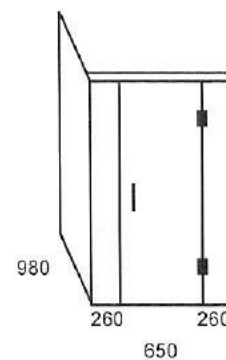

2-SIDED CORNER SHOWERS
 1200 x 900mm 1200 x 1000mm 1500 x 900mm

BASE DETAILS

Nominal Sizes Listed
 Tile-ready

NOTE: Flush-Entry bases available by Special Order

EASY-CLEAN TRAP
 50mm outlet Height adjustable for tile

GLASS DETAILS

GLASS: Clear Float / Toughened
 THICKNESS: 10mm
 HEIGHT: 1950mm
 DOOR WIDTHS: 600 / 650mm

HARDWARE DETAILS

HINGES: Chromed-Brass
 HANDLE: 'D' Polished Stainless-Steel

BASE OPTION

BASE SIZE / GLASS ENCLOSURE OPTIONS

CORNER SHOWER

SHOWER SIZE 1220 x 920
 CODE NO. 129C

SHOWER SIZE 1220 x 1020
 CODE NO. 121C

SHOWER SIZE 1540 x 940
 CODE NO. 159CL

LEFT-HAND

CORNER SHOWER

SHOWER SIZE 1220 x 920
 CODE NO. 129CR

SHOWER SIZE 1220 x 1020
 CODE NO. 121CR

SHOWER SIZE 1520 x 920
 CODE NO. 159CR

RIGHT-HAND

Reliance Showers Ltd.
 P: 09 273 4542
 M: 021 156 9429
 E: support@relianceshowers.co.nz
 W: www.relianceshowers.co.nz