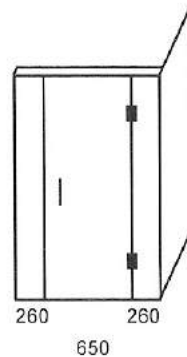

2-SIDED CORNER SHOWERS
 1200 x 900mm 1200 x 1000mm 1500 x 900mm

BASE DETAILS

Nominal Sizes Listed
 Tile-ready

NOTE: Flush-Entry bases available by Special Order

EASY-CLEAN TRAP
 50mm outlet Height adjustable for tile

GLASS DETAILS

GLASS: Clear Float / Toughened
 THICKNESS: 10mm
 HEIGHT: 1950mm
 DOOR WIDTHS: 600 / 650mm

HARDWARE DETAILS

HINGES: Chromed-Brass
 HANDLE: 'D' Polished Stainless-Steel

BASE OPTION

BASE SIZE / GLASS ENCLOSURE OPTIONS

CORNER SHOWER

SHOWER SIZE 1220 x 920
 CODE NO. 129C

SHOWER SIZE 1220 x 1020
 CODE NO. 121C

SHOWER SIZE 1540 x 940
 CODE NO. 159CL

LEFT-HAND

CORNER SHOWER

SHOWER SIZE 1220 x 920
 CODE NO. 129CR

SHOWER SIZE 1220 x 1020
 CODE NO. 121CR

SHOWER SIZE 1520 x 920
 CODE NO. 159CR

RIGHT-HAND

Reliance Showers Ltd.
 P: 09 273 4542
 M: 021 156 9429
 E: support@relianceshowers.co.nz
 W: www.relianceshowers.co.nz