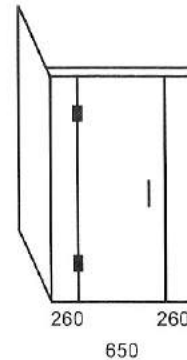

2-SIDED CORNER SHOWERS
 1200 x 900mm 1200 x 1000mm 1500 x 900mm

BASE DETAILS

Nominal Sizes Listed
 Tile-ready

NOTE: Flush-Entry bases available by Special Order

EASY-CLEAN TRAP
 50mm outlet Height adjustable for tile

GLASS DETAILS

GLASS: Clear Float / Toughened
 THICKNESS: 10mm
 HEIGHT: 1950mm
 DOOR WIDTHS: 600 / 650mm

HARDWARE DETAILS

HINGES: Chromed-Brass
 HANDLE: 'D' Polished Stainless-Steel

BASE OPTION

BASE SIZE / GLASS ENCLOSURE OPTIONS

CORNER SHOWER

SHOWER SIZE 1220 x 920
 CODE NO. 129C

SHOWER SIZE 1220 x 1020
 CODE NO. 121C

SHOWER SIZE 1540 x 940
 CODE NO. 159CL

LEFT-HAND

CORNER SHOWER

SHOWER SIZE 1220 x 920
 CODE NO. 129CR

SHOWER SIZE 1220 x 1020
 CODE NO. 121CR

SHOWER SIZE 1520 x 920
 CODE NO. 159CR

RIGHT-HAND

Reliance Showers Ltd.
 P: 09 273 4542
 M: 021 156 9429
 E: support@relianceshowers.co.nz
 W: www.relianceshowers.co.nz