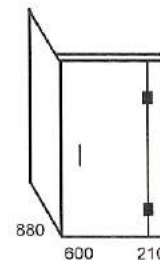

RIGHT CORNER

Reliance Showers Ltd.
P: 09 273 4542
M: 021 156 9429
E: support@relianceshowers.co.nz
W: www.relianceshowers.co.nz