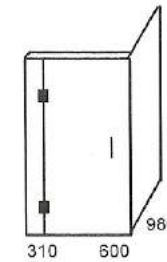

LEFT CORNER

SQUARE

SHOWER SIZE 920 x 920

Code No. 99S

SHOWER SIZE 1020 x 1020

Code No. 11S