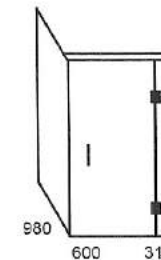

RIGHT CORNER

Reliance Showers Ltd.
P: 09 273 4542
M: 021 156 9429
E: support@relianceshowers.co.nz
W: www.relianceshowers.co.nz