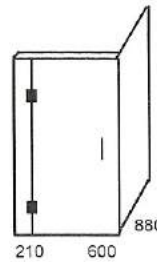

LEFT CORNER

SQUARE

SHOWER SIZE 920 x 920

Code No. 99S

SHOWER SIZE 1020 x 1020

Code No. 11S