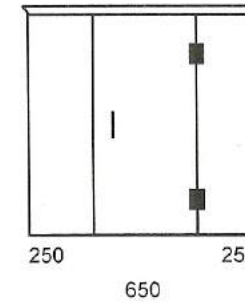

EASY-CLEAN TRAP

50mm outlet

Height-adjustable for tile

GLASS DETAILS

GLASS: Clear-Float/
Toughened

THICKNESS: 10mm

HEIGHT: 1950mm

DOOR WIDTHS: 600 / 650mm

HARDWARE DETAILS

HINGES: Chromed-Brass

HANDLE: 'D' Polished

Stainless-Steel

**3-SIDED
ALCOVE SHOWER**

SHOWER SIZES

900 x 900
Code No. 99A

1000 x 1000
Code No. 11A

SHOWER SIZES

1200 x 900
Code No. 129A

1200 x 1000
Code No. 121A

**3-SIDED
ALCOVE SHOWER**

**SHOWER SIZE
1500 x 900**
Code No. 159A

**SHOWER SIZE
1500 x 900**
Code No. 159A

**SHOWER SIZE
1500 x 900**
Code No. 159AP