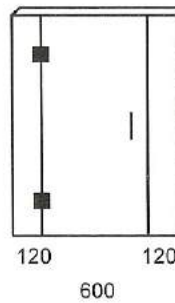

3-SIDED ALCOVE SHOWERS
 900 x 900mm 1000 x 1000mm
 1200 x 900mm 1200 x 1000mm 1500 x 900mm

BASE OPTION

BASE SIZE / GLASS ENCLOSURE OPTIONS

BASE DETAILS

Nominal Sizes Listed

Tile-ready

NOTE: Flush-Entry bases available by special order

EASY-CLEAN TRAP

50mm outlet

Height-adjustable for tile

GLASS DETAILS

GLASS: Clear-Float/
Toughened

THICKNESS: 10mm

HEIGHT: 1950mm

DOOR WIDTHS: 600 / 650mm

HARDWARE DETAILS

HINGES: Chromed-Brass

HANDLE: 'D' Polished

Stainless-Steel

**3-SIDED
ALCOVE SHOWER**

SHOWER SIZES

900 x 900
Code No. 99A

1000 x 1000
Code No. 11A

SHOWER SIZES

1200 x 900
Code No. 129A

1200 x 1000
Code No. 121A

**3-SIDED
ALCOVE SHOWER**

**SHOWER SIZE
1500 x 900**
Code No. 159A

**SHOWER SIZE
1500 x 900**
Code No. 159A

**SHOWER SIZE
1500 x 900**
Code No. 159AP