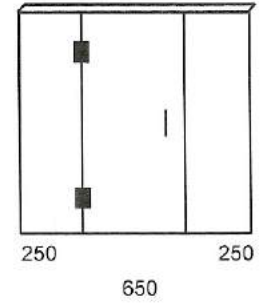

3-SIDED ALCOVE SHOWERS
 900 x 900mm 1000 x 1000mm
 1200 x 900mm 1200 x 1000mm 1500 x 900mm

BASE OPTION

BASE SIZE / GLASS ENCLOSURE OPTIONS

BASE DETAILS

Nominal Sizes Listed

Tile-ready

NOTE: Flush-Entry bases available by special order

EASY-CLEAN TRAP

50mm outlet

Height-adjustable for tile

GLASS DETAILS

GLASS: Clear-Float/
Toughened

THICKNESS: 10mm

HEIGHT: 1950mm

DOOR WIDTHS: 600 / 650mm

HARDWARE DETAILS

HINGES: Chromed-Brass

HANDLE: 'D' Polished

Stainless-Steel

**3-SIDED
ALCOVE SHOWER**

SHOWER SIZES

900 x 900
Code No. 99A

1000 x 1000
Code No. 11A

SHOWER SIZES

1200 x 900
Code No. 129A

1200 x 1000
Code No. 121A

**3-SIDED
ALCOVE SHOWER**

**SHOWER SIZE
1500 x 900**
Code No. 159A

**SHOWER SIZE
1500 x 900**
Code No. 159A

**SHOWER SIZE
1500 x 900**
Code No. 159AP