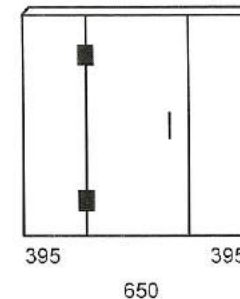

EASY-CLEAN TRAP

50mm outlet

Height-adjustable for tile

GLASS DETAILS

GLASS: Clear-Float/
Toughened

THICKNESS: 10mm

HEIGHT: 1950mm

DOOR WIDTHS: 600 / 650mm

HARDWARE DETAILS

HINGES: Chromed-Brass

HANDLE: 'D' Polished

Stainless-Steel

**3-SIDED
ALCOVE SHOWER**

SHOWER SIZES

900 x 900
Code No. 99A

1000 x 1000
Code No. 11A

SHOWER SIZES

1200 x 900
Code No. 129A

1200 x 1000
Code No. 121A

**3-SIDED
ALCOVE SHOWER**

**SHOWER SIZE
1500 x 900**
Code No. 159A

**SHOWER SIZE
1500 x 900**
Code No. 159A

**SHOWER SIZE
1500 x 900**
Code No. 159AP