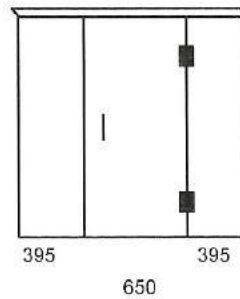

HARDWARE DETAILS

HINGES: Chromed-Brass

HANDLE: 'D' Polished

Stainless-Steel

**3-SIDED
ALCOVE SHOWER**

SHOWER SIZES

900 x 900
Code No. 99A

1000 x 1000
Code No. 11A

SHOWER SIZES

1200 x 900
Code No. 129A

1200 x 1000
Code No. 121A

**3-SIDED
ALCOVE SHOWER**

**SHOWER SIZE
1500 x 900**
Code No. 159A

**SHOWER SIZE
1500 x 900**
Code No. 159A

**SHOWER SIZE
1500 x 900**
Code No. 159AP