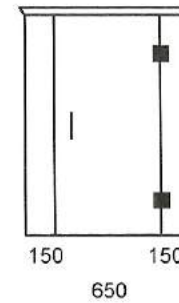

3-SIDED ALCOVE SHOWERS
 900 x 900mm 1000 x 1000mm
 1200 x 900mm 1200 x 1000mm 1500 x 900mm

BASE OPTION

BASE SIZE / GLASS ENCLOSURE OPTIONS

BASE DETAILS

Nominal Sizes Listed

Tile-ready

NOTE: Flush-Entry bases available by special order

EASY-CLEAN TRAP

50mm outlet

Height-adjustable for tile

GLASS DETAILS

GLASS: Clear-Float/
Toughened

THICKNESS: 10mm

HEIGHT: 1950mm

DOOR WIDTHS: 600 / 650mm

HARDWARE DETAILS

HINGES: Chromed-Brass

HANDLE: 'D' Polished

Stainless-Steel

**3-SIDED
ALCOVE SHOWER**

SHOWER SIZES

900 x 900
Code No. 99A

1000 x 1000
Code No. 11A

SHOWER SIZES

1200 x 900
Code No. 129A

1200 x 1000
Code No. 121A

**3-SIDED
ALCOVE SHOWER**

**SHOWER SIZE
1500 x 900**
Code No. 159A

**SHOWER SIZE
1500 x 900**
Code No. 159A

**SHOWER SIZE
1500 x 900**
Code No. 159AP