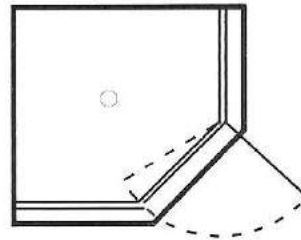

### GLASS DETAILS

GLASS: Clear- Float / Toughened

THICKNESS: 10mm

HEIGHT: 1950mm

DOOR WIDTH: 600 / 650mm

### BASE SIZE / GLASS ENCLOSURE OPTIONS

Angle Tray: Left Hand

Door RH Hung

Enclosure U

1950mm

Enclosure T

Angle Tray

Door LH Hung