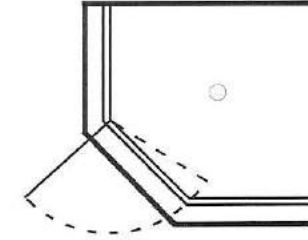

### GLASS DETAILS

GLASS: Clear- Float / Toughened

THICKNESS: 10mm

HEIGHT: 1950mm

DOOR WIDTH: 600 / 650mm

### BASE SIZE / GLASS ENCLOSURE OPTIONS

Angle Tray: Left Hand

Door RH Hung

Enclosure U

1950mm

Enclosure T

Angle Tray

Door LH Hung